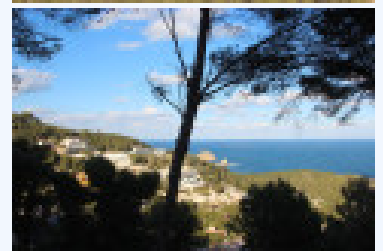

# # 60-6293-5, UNIQUE BUILDING PLOT FOR SALE IN JAVEA WITH STUNNING SEA VIEWS

Plots. € 800.000,00

This spacious building plot of 1002 m2 is located about 1 kilometer from the beach of Portichol in Javea and offers unique views over the sea.

This spacious building plot of 1002 m2 is located about 1 kilometer from the beach of Portichol in Javea and offers unique views over the sea.